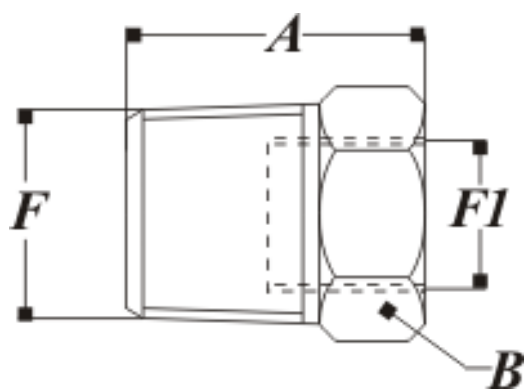

Accesorios para aire comprimido y líquidos de Acero Inoxidable AISI 316L Serie AI - 6000

REDUCCION MACHO-HEMBRA

DESCRIPCION	F	F1	Código	A	B
	1/4 BSPT	1/8 BSP	AI-6202	15,00	9/16"
	3/8 BSPT	1/8 BSP	AI-6205	15,00	11/16"
	3/8 BSPT	1/4 BSP	AI-6203	15,00	11/16"
	1/2 BSPT	1/8 BSP	AI-6206	17,00	7/8"
	1/2 BSPT	1/4 BSP	AI-6207	17,00	7/8"
	1/2 BSPT	3/8 BSP	AI-6204	17,00	7/8"
	3/4 BSPT	1/4 BSP	AI-6208	23,00	1 1/8"
	3/4 BSPT	1/2 BSP	AI-6209	23,00	1 1/8"
	1" BSPT	1/2 BSP	AI-6210	37,00	1 3/8"
	1" BSPT	3/4 BSP	AI-6211	37,00	1 3/8"

REDUCCION MACHO-MACHO

DESCRIPCION	F	F1	Código	A	B
	1/4 BSPT	1/8 BSPT	AI-6315	23,00	9/16"
	3/8 BSPT	1/8 BSPT	AI-6311	23,00	11/16"
	3/8 BSPT	1/4 BSPT	AI-6316	23,00	11/16"
	1/2 BSPT	1/8 BSPT	AI-6312	25,00	7/8"
	1/2 BSPT	1/4 BSPT	AI-6313	27,00	7/8"
	1/2 BSPT	3/8 BSPT	AI-6317	28,00	7/8"
	3/4 BSPT	1/4 BSPT	AI-6314	32,00	1 1/8"
	3/4 BSPT	1/2 BSPT	AI-6318	35,00	1 1/8"
	1" BSPT	1/2 BSPT	AI-6319	53,00	1 3/8"
	1" BSPT	3/4 BSPT	AI-6320	56,00	1 3/8"

DESCRIPCION	F	F1	Código	A	B
 <p>entreroscas</p>	1/8 BSPT	1/8 BSPT	Al-6321	23,00	1/2"
	1/4 BSPT	1/4 BSPT	Al-6322	27,00	9/16"
	3/8 BSPT	3/8 BSPT	Al-6323	32,00	11/16"
	1/2 BSPT	1/2 BSPT	Al-6324	42,00	7/8"
	3/4 BSPT	3/4 BSPT	Al-6325	50,00	1 1/8"
	1" BSPT	1" BSPT	Al-6326	62,00	1 3/8"

DESCRIPCION	F	Ø	Código	A	B
 <p>RACORD FIJO CON ROSCA MACHO</p>	1/8 BSPT	1/4"	Al-6541	36,00	7/16"
	1/8 BSPT	5/16"	Al-6542	36,00	7/16"
	1/8 BSPT	3/8"	Al-6543	36,00	7/16"
	1/4 BSPT	1/4"	Al-6546	37,00	9/16"
	1/4 BSPT	5/16"	Al-6547	37,00	9/16"
	1/4 BSPT	3/8"	Al-6548	37,00	9/16"
	1/4 BSPT	1/2"	Al-6549	37,00	9/16"
	3/8 BSPT	5/16"	Al-6581	41,00	11/16"
	3/8 BSPT	3/8"	Al-6582	41,00	11/16"
	3/8 BSPT	1/2"	Al-6583	41,00	11/16"
	1/2 BSPT	3/8"	Al-6594	44,00	7/8"
	1/2 BSPT	1/2"	Al-6595	44,00	7/8"
	1/2 BSPT	3/4"	Al-6596	44,00	7/8"
	3/4 BSPT	3/4"	Al-6597	54,00	1 1/8"
	1" BSPT	3/4"	Al-6598	59,00	1 5/8"
	1" BSPT	1"	Al-6599	64,00	1 5/8"